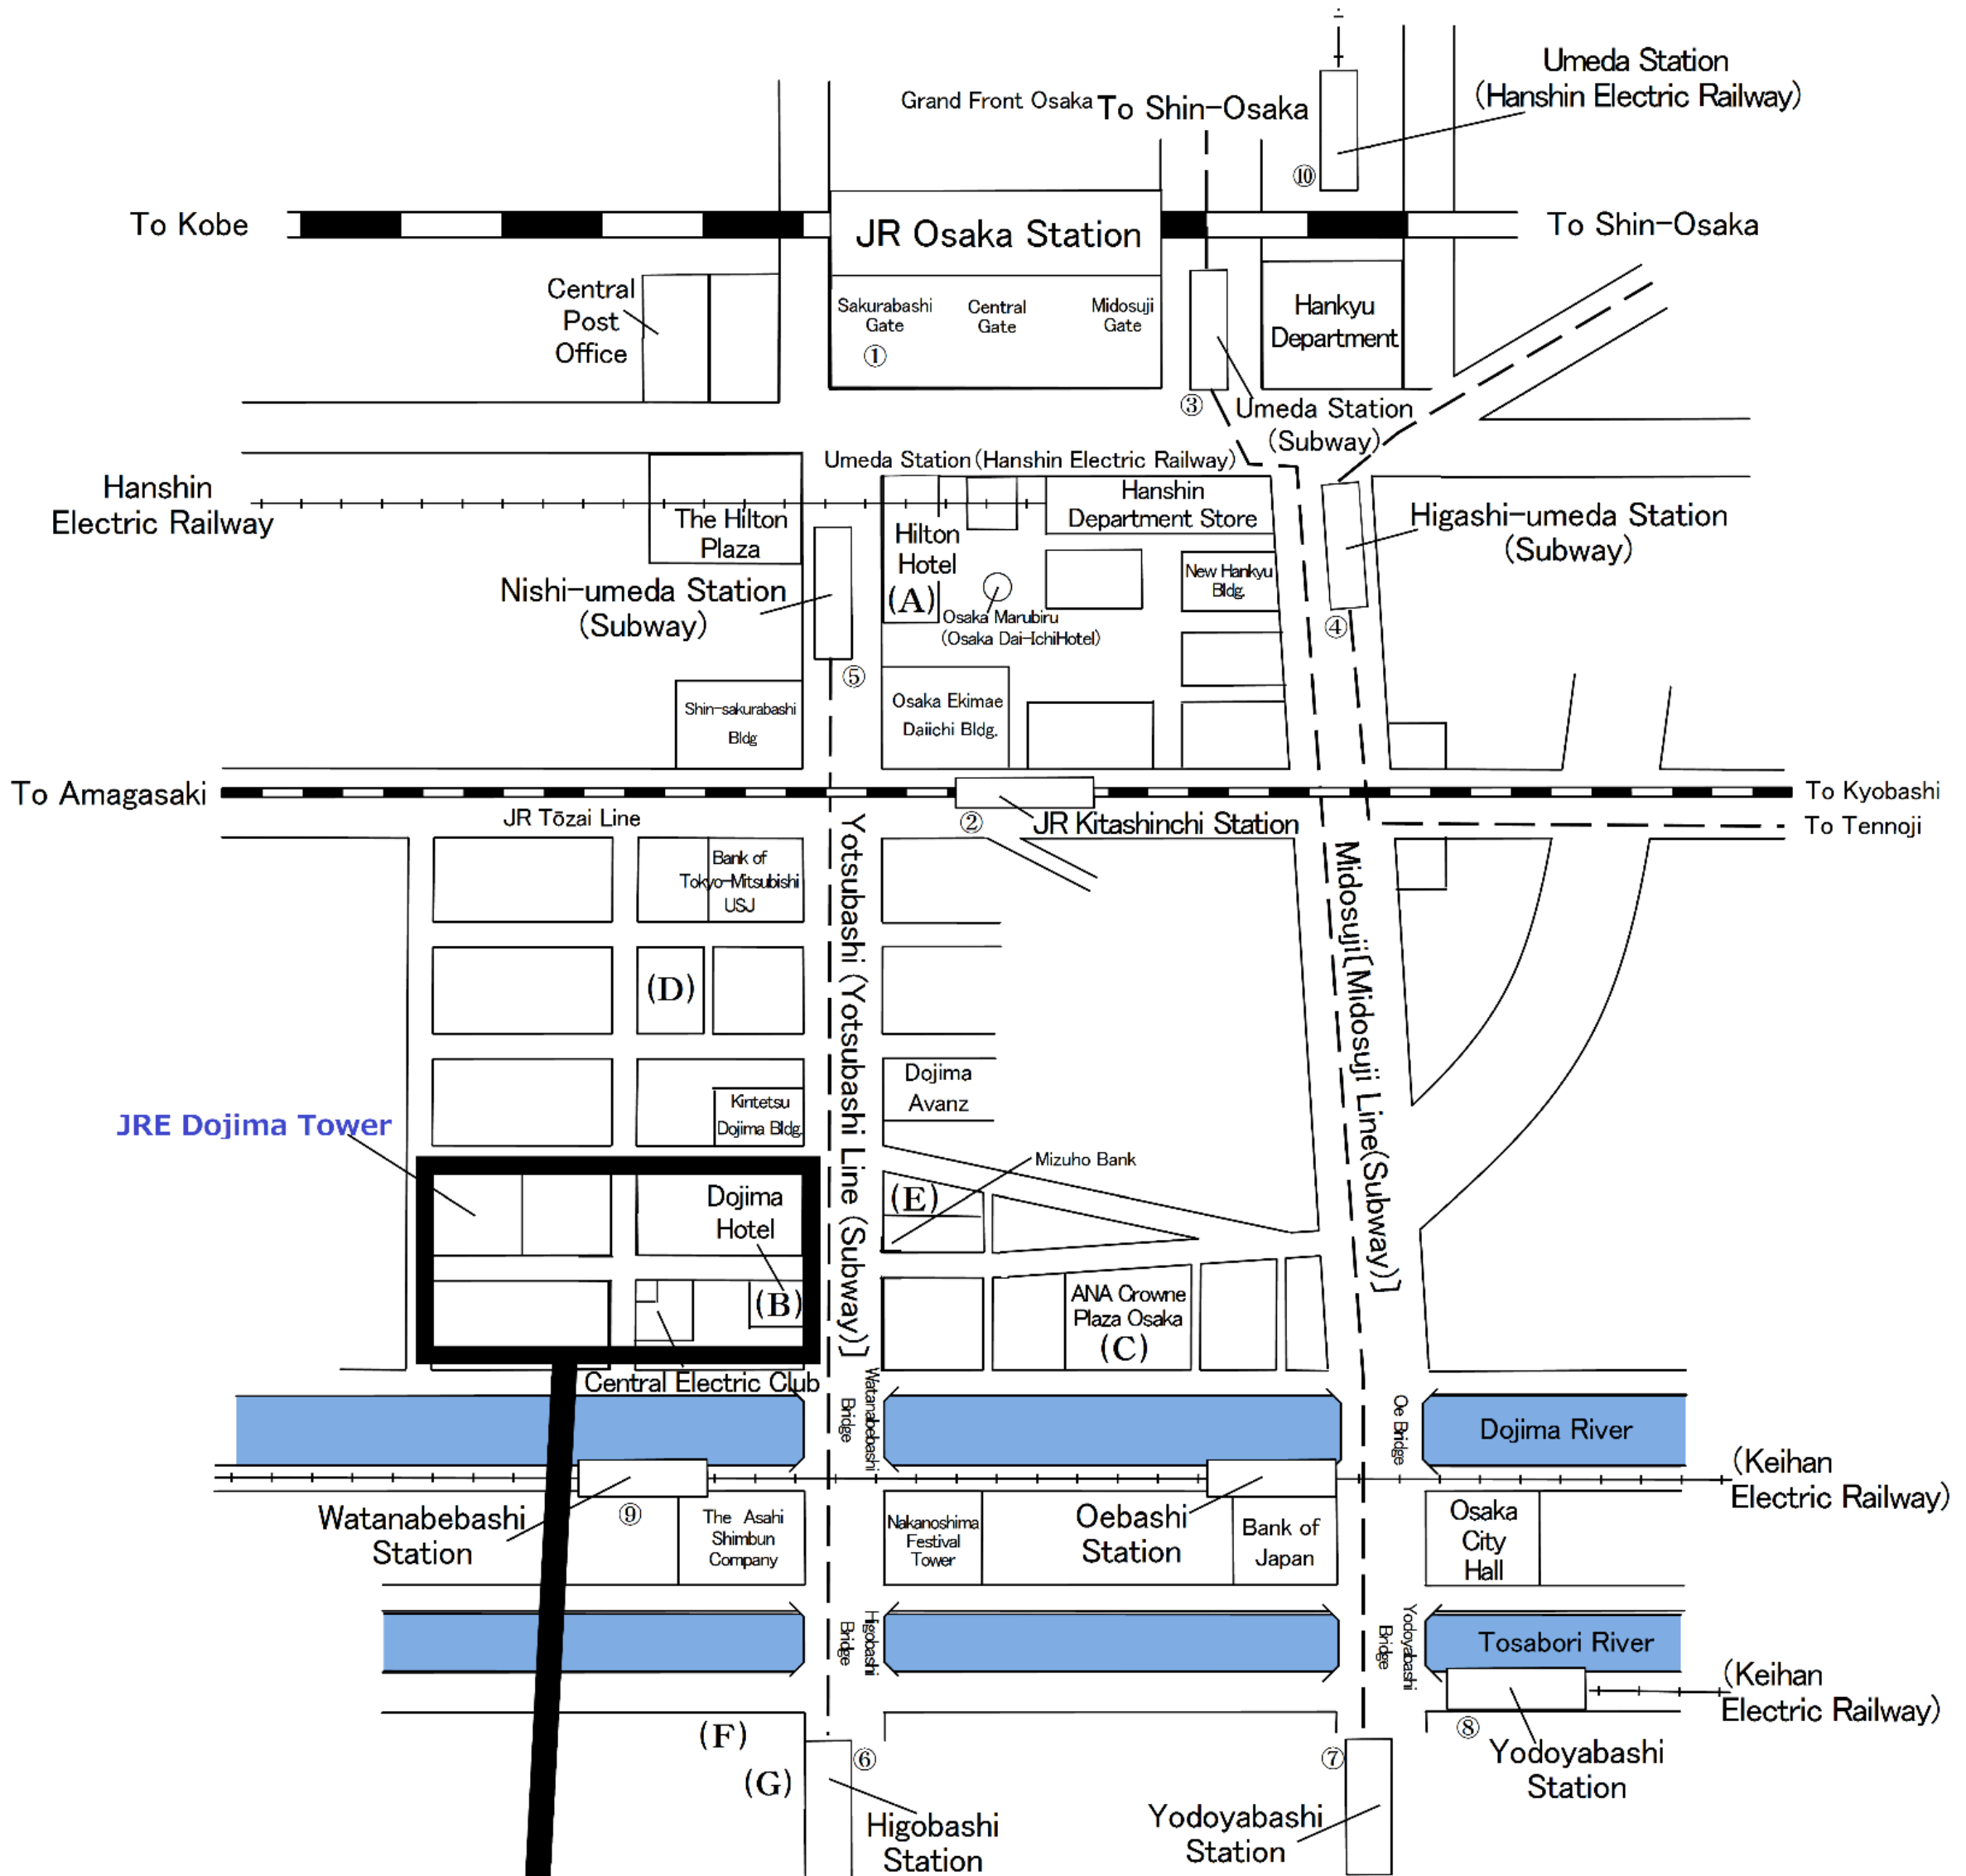

Union of Japanese Scientists and Engineers(JUSE)-Osaka

2-4-27 Dojima, Kita-Ku Osaka-shi 530-0003 Japan

【Public transportation】

- ① (J R) Osaka
- ② (J R) Kita-Shinchi
- ③ (Subway) Umeda
- ④ (Subway) Higashi-Umeda
- ⑤ (Subway) Nishi-Umeda
- ⑥ (Subway) Higobashi
- ⑦ (Subway) Yodoyabashi
- ⑧ (Keihan) Yodoyabashi
- ⑨ (Keihan) Watanabebashi
- ⑩ (Hankyu) Umeda

【The nearest hotel】

- (A) Hilton Hotel
Phone. 06-6347-7111
- (B) Dojima Hotel
Phone. 06-6341-3000
- (C) ANA Crowne Plaza Osaka
Phone. 06-6347-1112
- (D) Hotel VISTA PREMIO DOJIMA
Phone. 06-6347-8777
- (E) Hotel ELSEREINE OSAKA
Phone. 06-6347-1484
- (F) APA Hotel
OSAKA-HIGOBASHI-EKIMAE
Phone. 06-6449-9111
- (G) RIHGA NAKANOSHIMA INN
Phone. 06-6447-1122