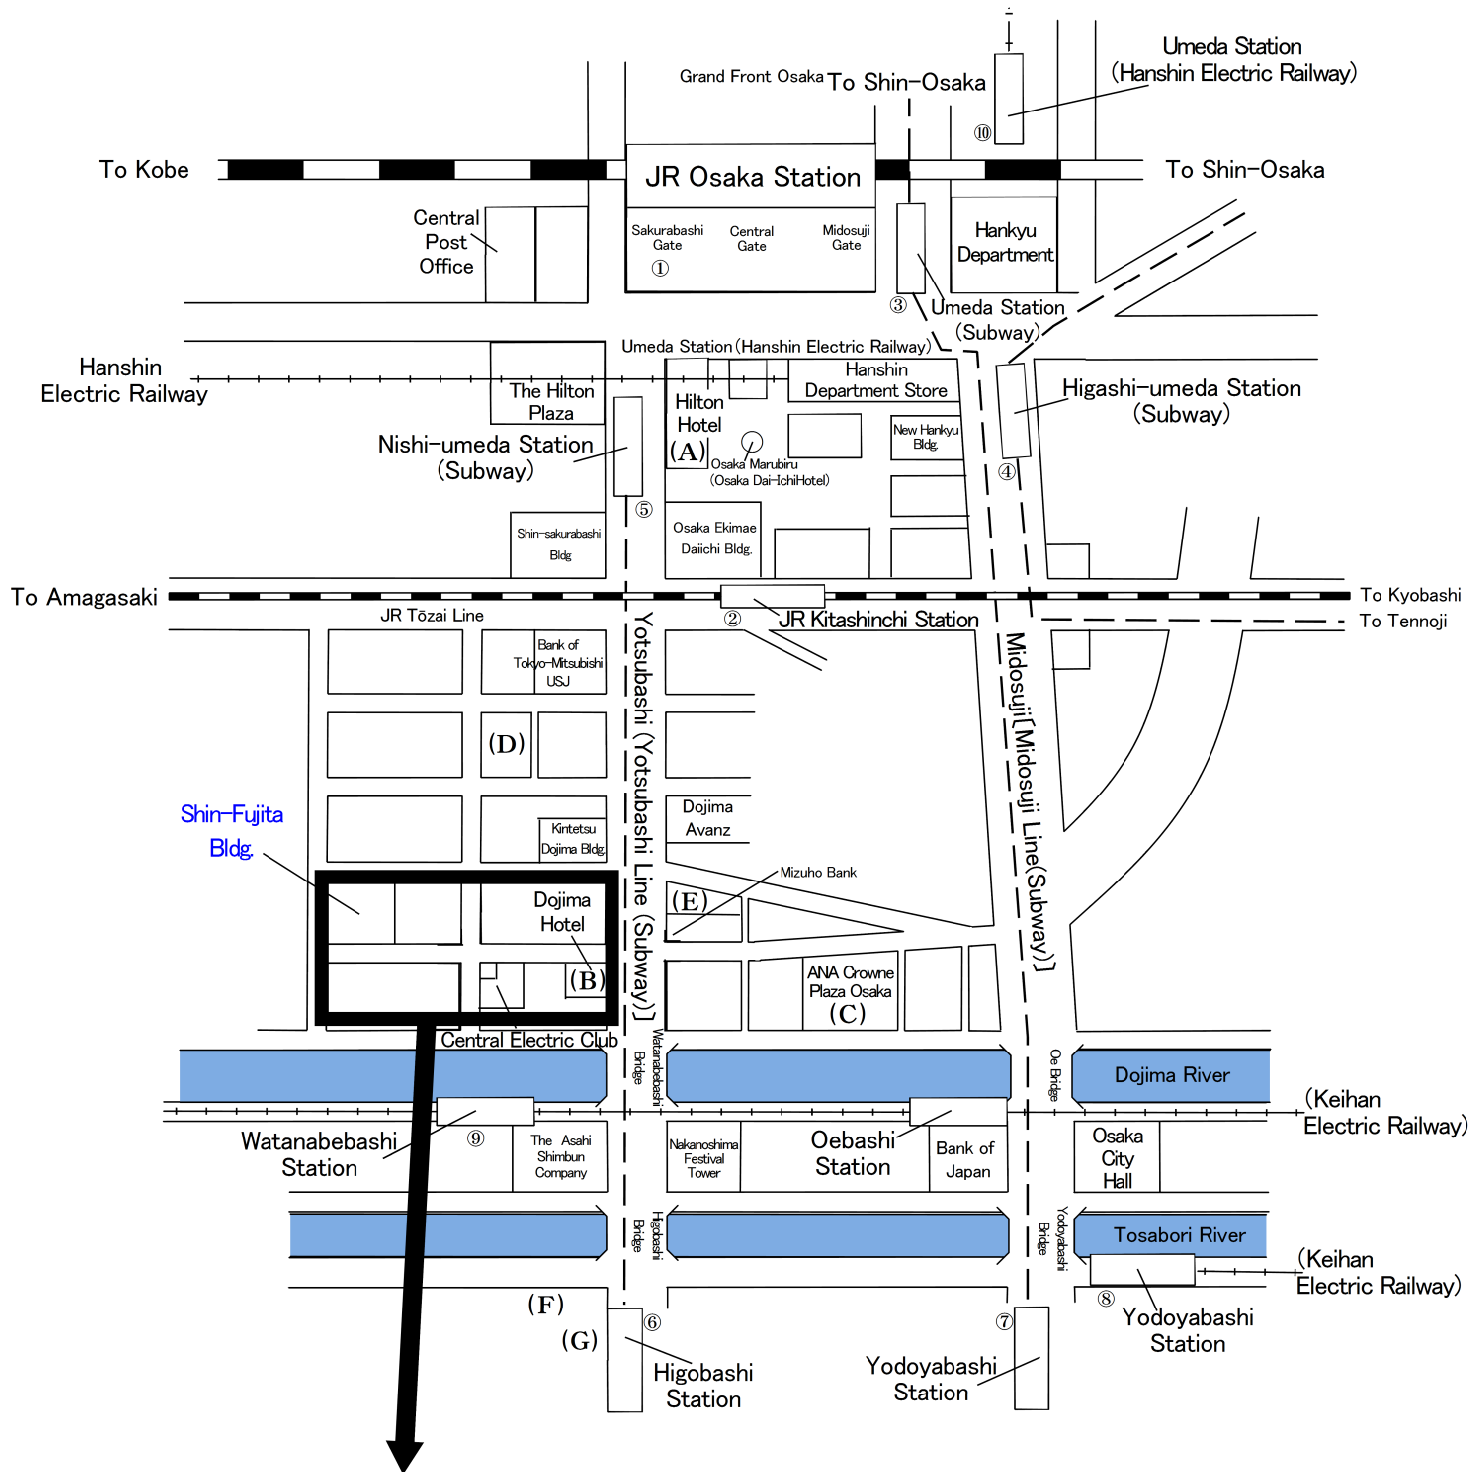

Union of Japanese Scientists and Engineers(JUSE)-Osaka

2-4-27 Dojima, Kita-Ku Osaka-shi 530-0003 Japan

Public transportation

- ① (J R) Osaka
- ② (J R) Kita-Shinchi
- ③ (Subway) Umeda
- ④ (Subway) Higashi-Umeda
- ⑤ (Subway) Nishi-Umeda
- ⑥ (Subway) Higobashi
- ⑦ (Subway) Yodoyabashi
- ⑧ (Keihan) Yodoyabashi
- ⑨ (Keihan) Watanabebashi
- ⑩ (Hankyu) Umeda

The nearest hotel

- (A) Hilton Hotel
Phone. 06-6347-7111
- (B) Dojima Hotel
Phone. 06-6341-3000
- (C) ANA Crowne Plaza Osaka
Phone. 06-6347-1112
- (D) Hotel VISTA PREMIO DOJIMA
Phone. 06-6347-8777
- (E) Hotel ELSEINE OSAKA
Phone. 06-6347-1484
- (F) APA Hotel
OSAKA-HIGOBASHI-EKIMAE
Phone. 06-6449-9111
- (G) RIHGA NAKANOSHIMA INN
Phone. 06-6447-1122