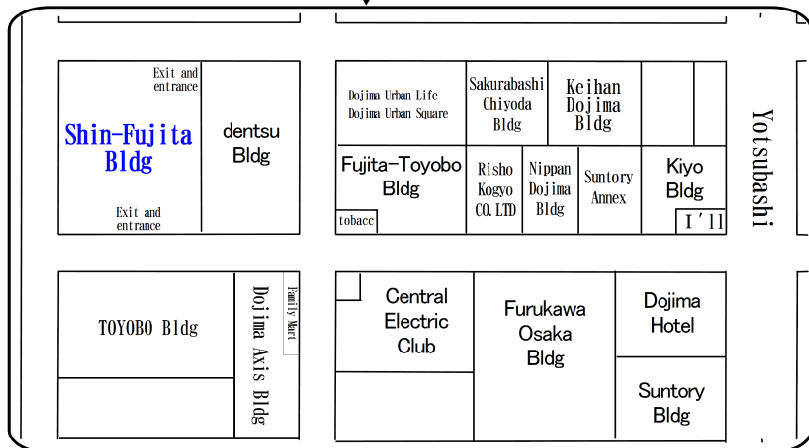

Union of Japanese Scientists and Engineers(JUSE)-Osaka

2-4-27 Dojima, Kita-Ku Osaka-shi 530-0003 Japan

Public transportation

- ① (J R) Osaka
- ② (J R) Kita-Shinchi
- ③ (Subway) Umeda
- ④ (Subway) Higashi-Umeda
- ⑤ (Subway) Nishi-Umeda
- ⑥ (Subway) Higobashi
- ⑦ (Subway) Yodoyabashi
- ⑧ (Keihan) Yodoyabashi
- ⑨ (Keihan) Watanabebashi
- ⑩ (Hankyu) Umeda

The nearest hotel

- (A) Hilton Hotel
Phone. 06-6347-7111
- (B) Dojima Hotel
Phone. 06-6341-3000
- (C) ANA Crowne Plaza Osaka
Phone. 06-6347-1112
- (D) Hotel VISTA PREMIO DOJIMA
Phone. 06-6347-8777
- (E) Hotel ELSEINE OSAKA
Phone. 06-6347-1484
- (F) APA Hotel
OSAKA-HIGOBASHI-EKIMAE
Phone. 06-6449-9111
- (G) RIHGA NAKANOSHIMA INN
Phone. 06-6447-1122